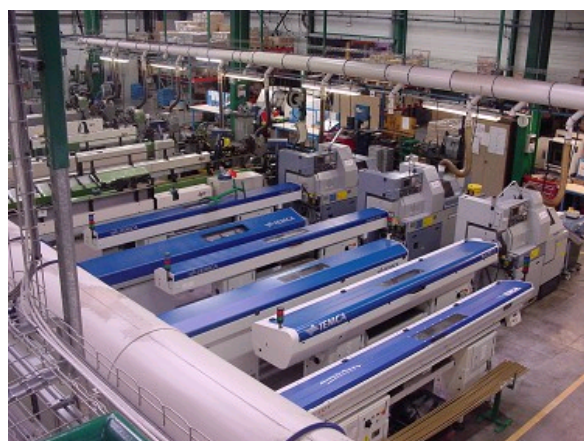

HEADQUARTER AND PRODUCTION PLANT

PRODUCTION AND ASSEMBLY : 4500 M²

NEW AND KEY PRODUCTS

- Electrode Holders STUBBY / MASTER / VESTALE / COBRA
- Welding Glass PROTANE

MAIN CUSTOMERS

AIR LIQUIDE WELDING - ITW MILLER - CASTOLIN